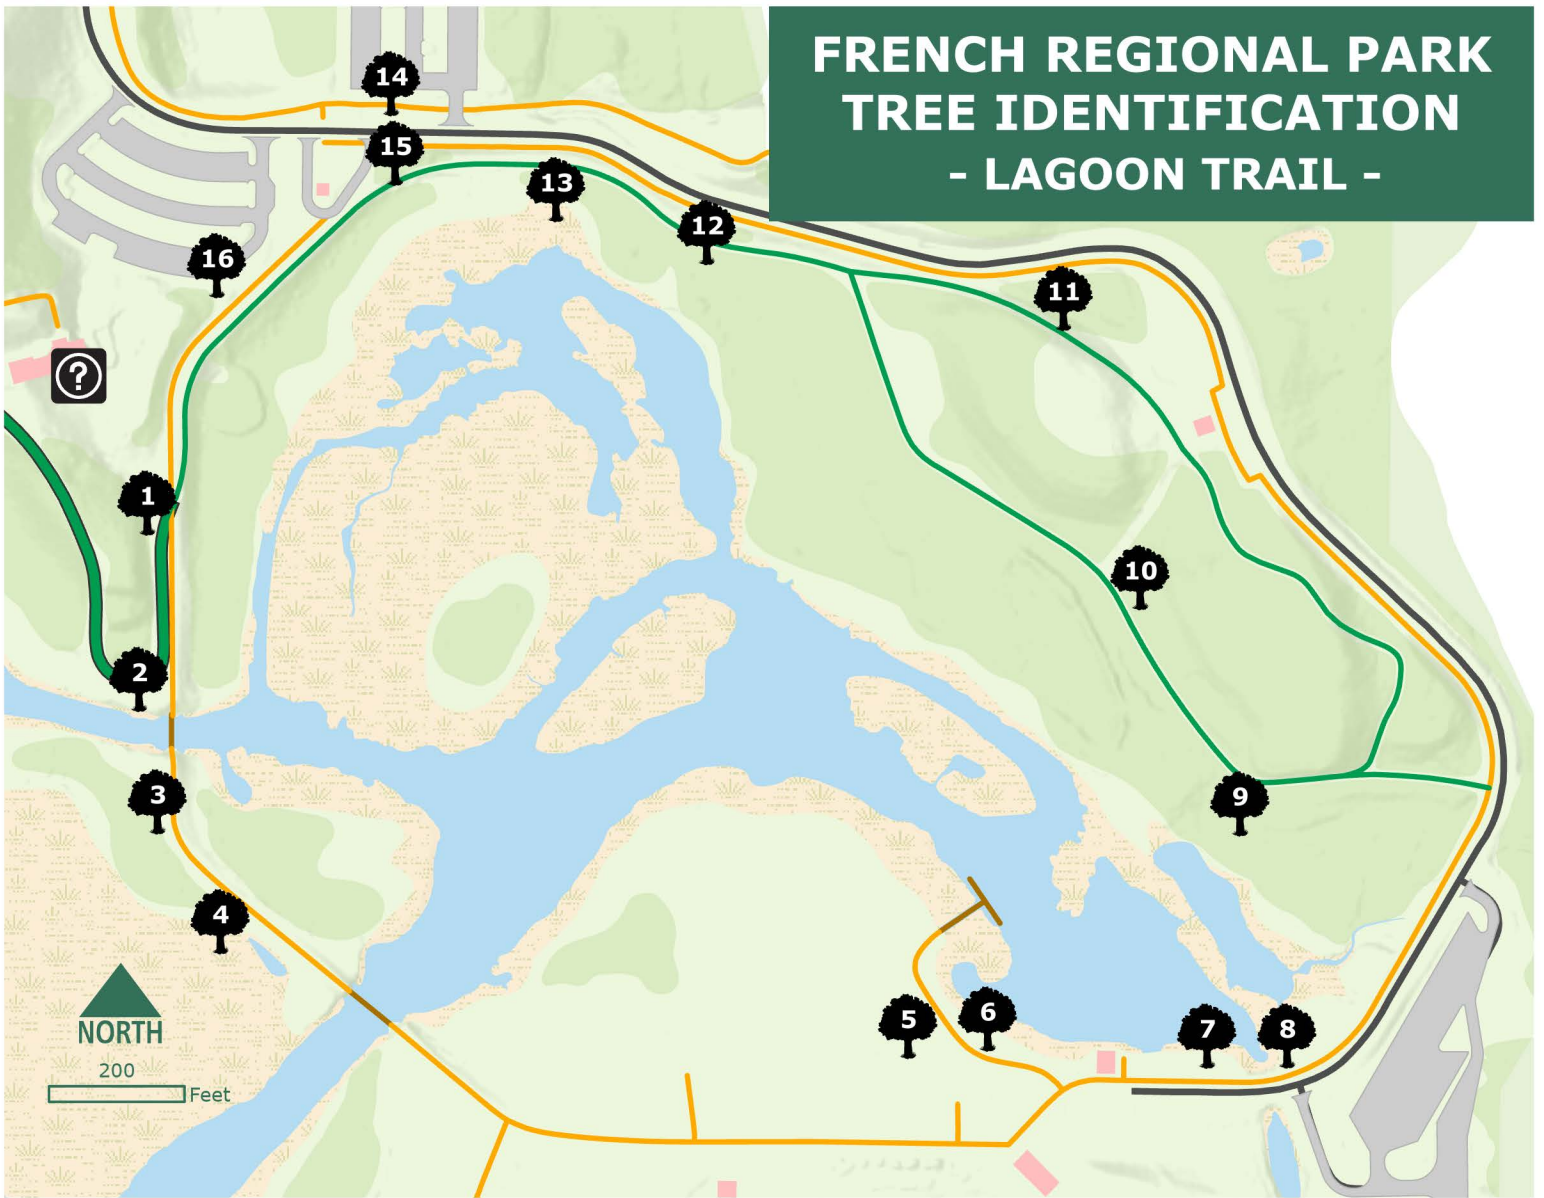

FRENCH REGIONAL PARK TREE IDENTIFICATION - LAGOON TRAIL -

Three Rivers
PARK DISTRICT
ThreeRiversParks.org

LEGEND:

Updated: 8/18/2021

	identified tree		bridge / boardwalk		building		wetland
	visitor center		paved trail		park		wooded
			unpaved trail		parking lot		water

1		2		3		4		5		6	
	WHITE PINE		RED OAK		BLACK WALNUT		BUCKTHORN		SILVER MAPLE		RIVER BIRCH
7		8		9		10		11		12	
	WHITE POPLAR		SANDBAR WILLOW		BOXELDER		BASSWOOD		SUGAR MAPLE		GREEN ASH
13		14		15		16					
	BLACK WILLOW		BURR OAK		COTTONWOOD		BUCKEYE				

NORTH

FRENCH REGIONAL PARK TREE IDENTIFICATION - LAKEVIEW TRAIL -

Three Rivers
 PARK DISTRICT
ThreeRiversParks.org

LEGEND:

Updated: 8/18/2021

 identified tree	 bridge / boardwalk	 building	 wetland
 Tree ID Trail	 paved trail	 park	 wooded
	 unpaved trail	 parking lot	 water

- | | | | | | | | | | | | | | |
|-----------|---|-----------|--|-----------|---|-----------|--|-----------|---|-----------|--|-----------|--|
| 1 | 
WILD GRAPE | 2 | 
RIVER BIRCH | 3 | 
COTTONWOOD | 4 | 
BLACK CHERRY | 5 | 
AMERICAN ELM | 6 | 
BLACK WALNUT | 7 | 
HACKBERRY |
| 8 | 
BASSWOOD | 9 | 
QUAKING ASPEN | 10 | 
BOXELDER | 11 | 
EASTERN JUNIPER | 12 | 
GREEN ASH | 13 | 
RED OSIER DOGWOOD | 14 | 
BURR OAK |
| 15 | 
APPLE | 16 | 
BUCKTHORN | 17 | 
HACKBERRY | 18 | 
COTTONWOOD | 19 | 
RED OAK | | | | |