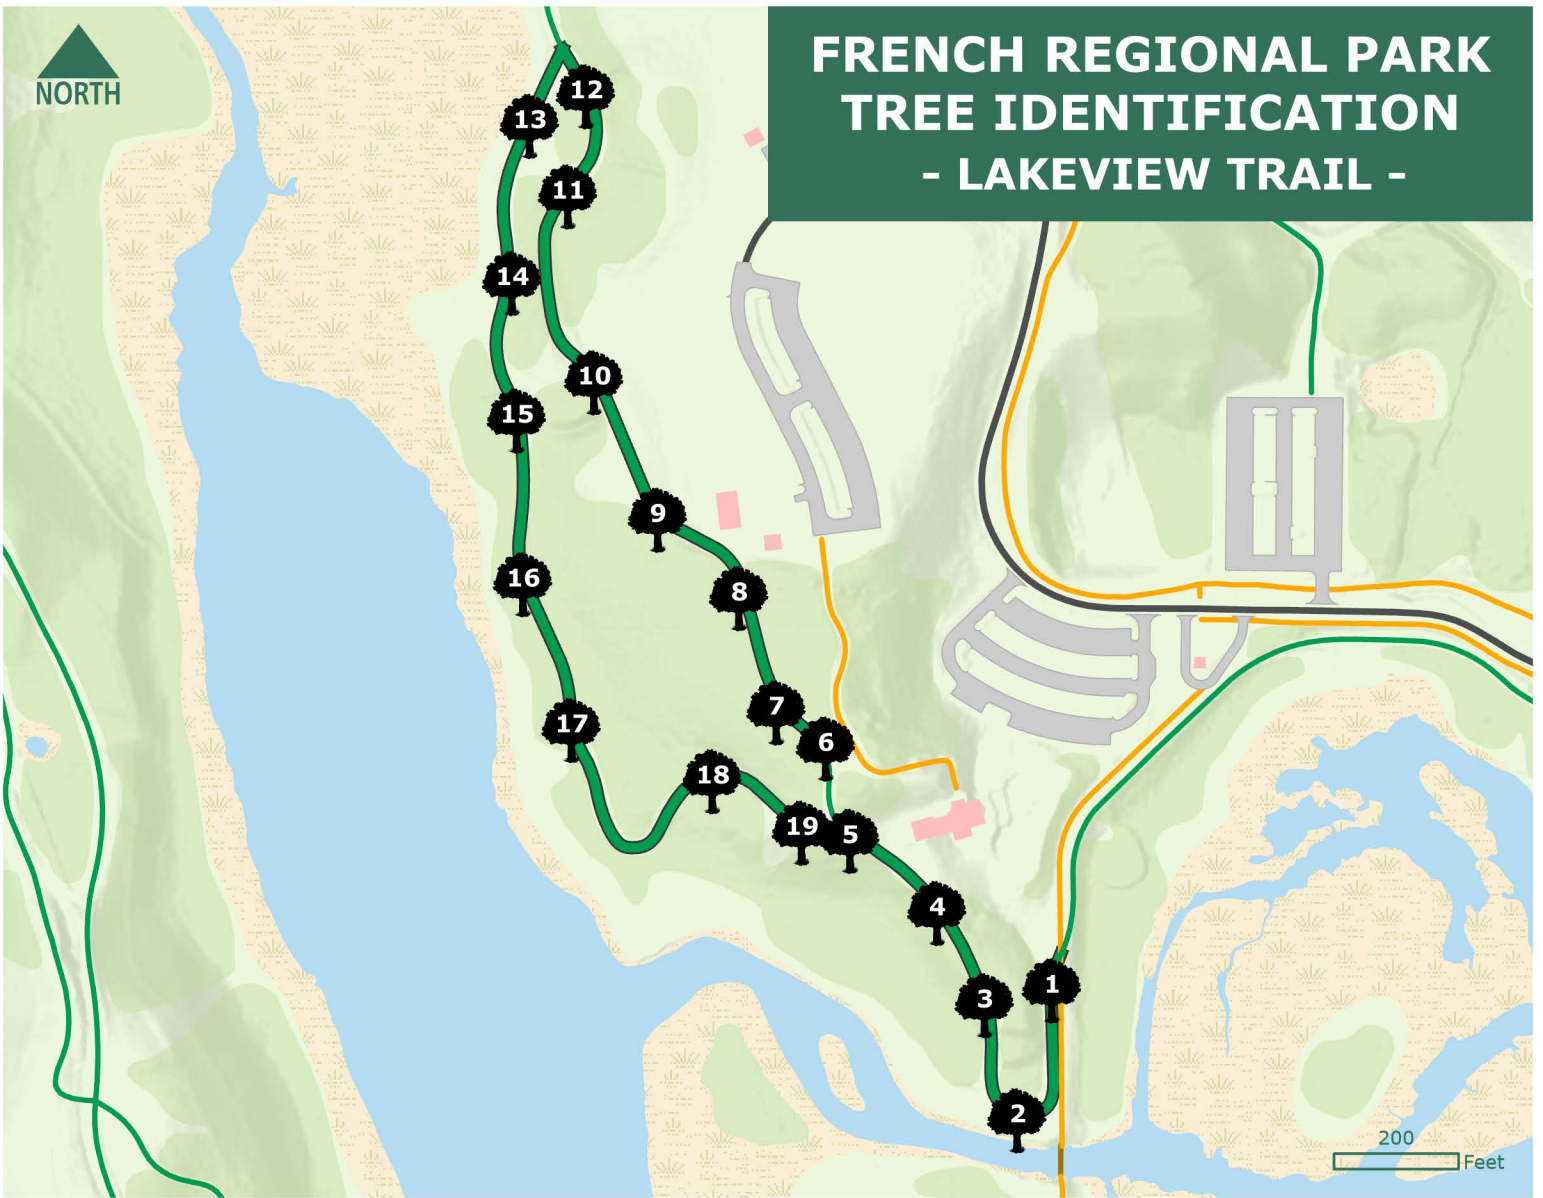

FRENCH REGIONAL PARK TREE IDENTIFICATION - LAGOON TRAIL -

Three Rivers
PARK DISTRICT
ThreeRiversParks.org

LEGEND:

Updated: 8/18/2021

	identified tree		bridge / boardwalk		building		wetland
	visitor center		paved trail		park		wooded
			unpaved trail		parking lot		water

1		2		3		4		5		6	
	WHITE PINE		RED OAK		BLACK WALNUT		BUCKTHORN		SILVER MAPLE		RIVER BIRCH
7		8		9		10		11		12	
	WHITE POPLAR		SANDBAR WILLOW		BOXELDER		BASSWOOD		SUGAR MAPLE		GREEN ASH
13		14		15		16					
	BLACK WILLOW		BURR OAK		COTTONWOOD		BUCKEYE				

NORTH

FRENCH REGIONAL PARK TREE IDENTIFICATION - LAKEVIEW TRAIL -

Three Rivers
 PARK DISTRICT
ThreeRiversParks.org

LEGEND:

Updated: 8/18/2021

 identified tree	 bridge / boardwalk	 building	 wetland
 Tree ID Trail	 paved trail	 park	 wooded
	 unpaved trail	 parking lot	 water

- | | | | | | | | | | | | | | |
|-----------|---|-----------|--|-----------|---|-----------|--|-----------|---|-----------|--|-----------|--|
| 1 | 
WILD GRAPE | 2 | 
RIVER BIRCH | 3 | 
COTTONWOOD | 4 | 
BLACK CHERRY | 5 | 
AMERICAN ELM | 6 | 
BLACK WALNUT | 7 | 
HACKBERRY |
| 8 | 
BASSWOOD | 9 | 
QUAKING ASPEN | 10 | 
BOXELDER | 11 | 
EASTERN JUNIPER | 12 | 
GREEN ASH | 13 | 
RED OSIER DOGWOOD | 14 | 
BURR OAK |
| 15 | 
APPLE | 16 | 
BUCKTHORN | 17 | 
HACKBERRY | 18 | 
COTTONWOOD | 19 | 
RED OAK | | | | |